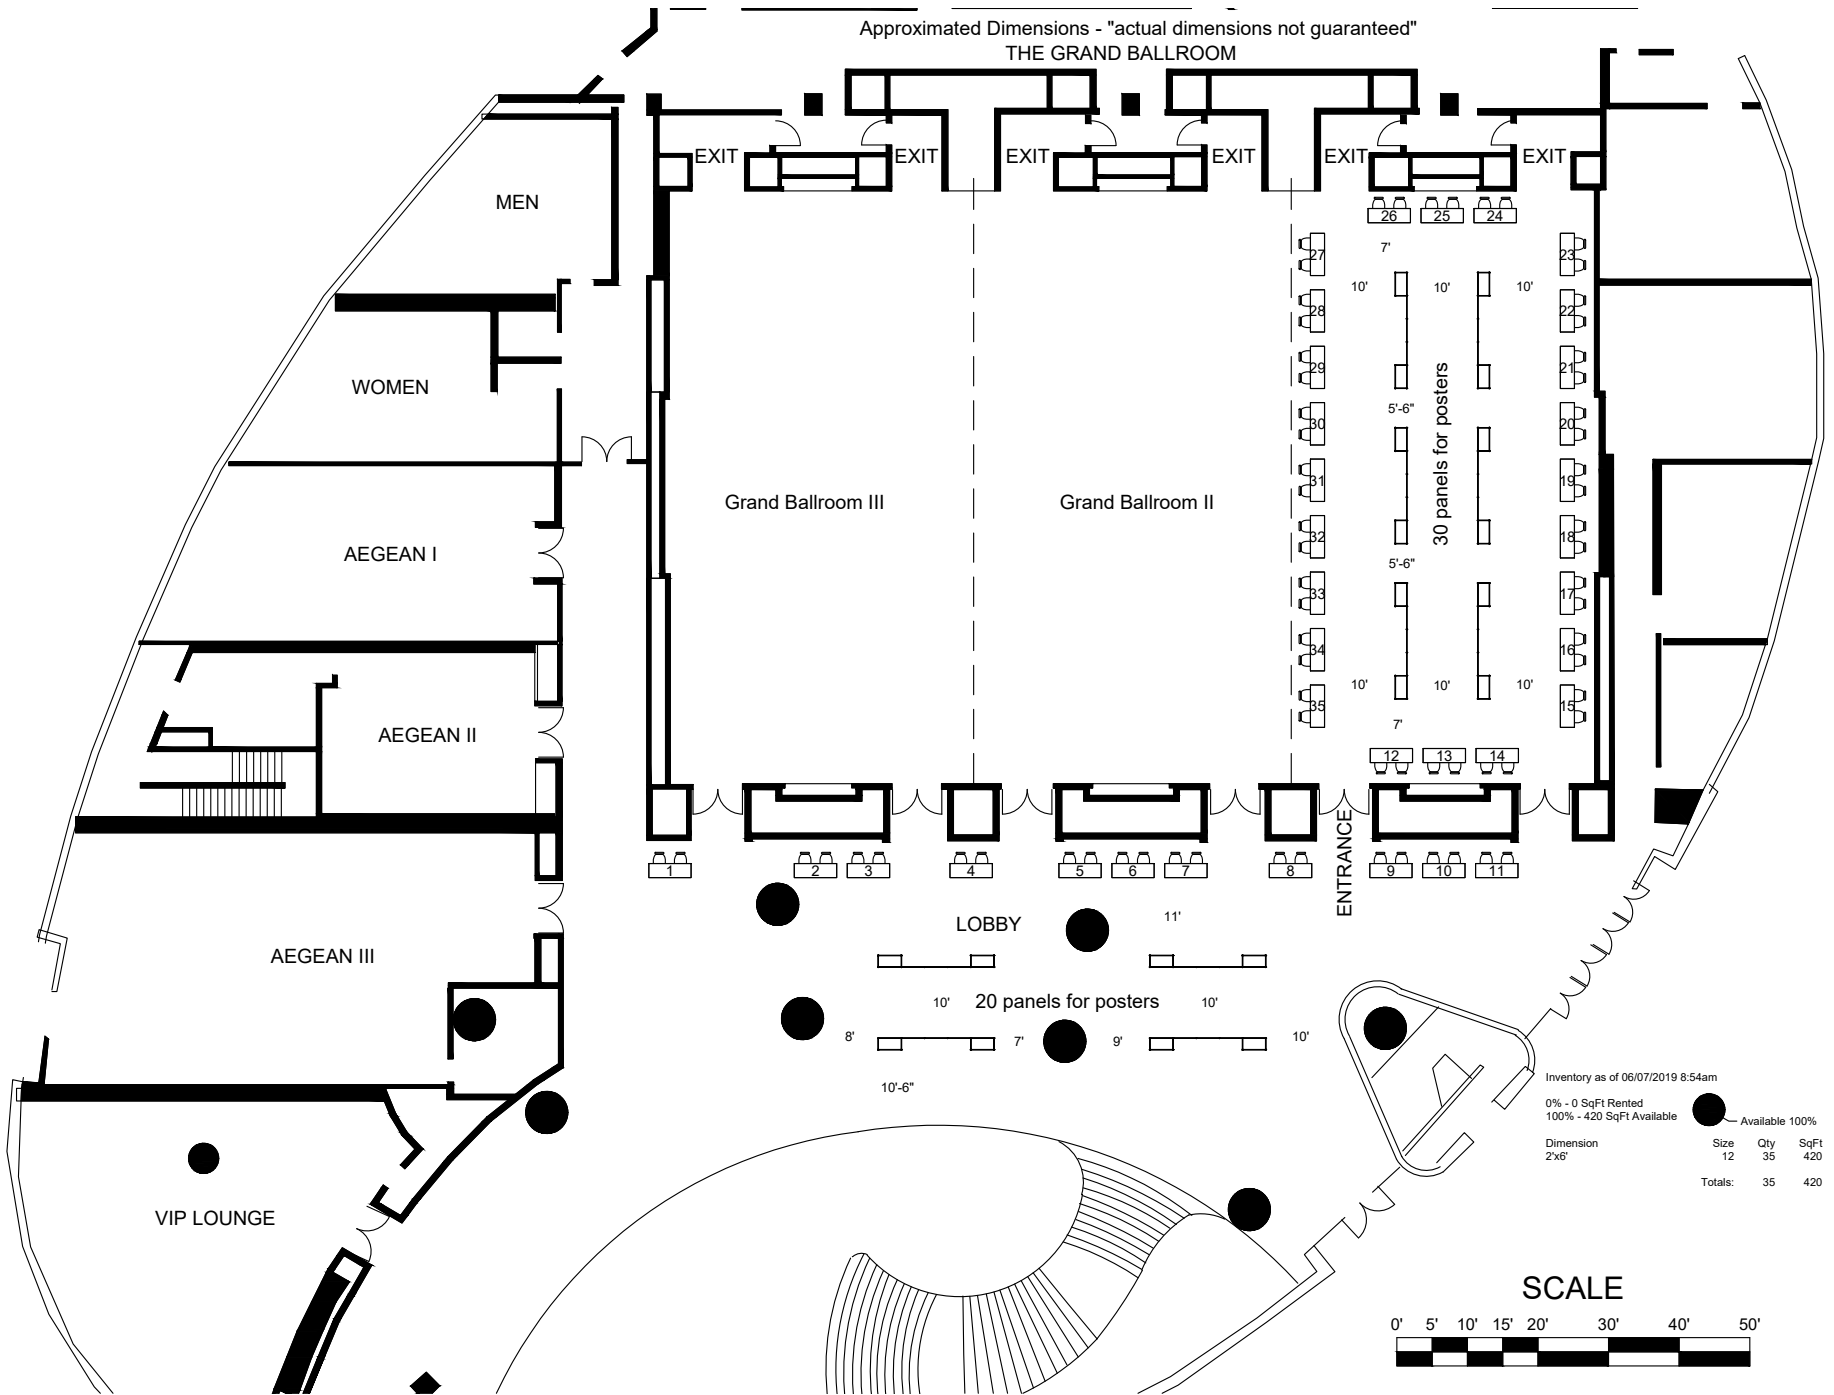

Approximated Dimensions - "actual dimensions not guaranteed"  
 THE GRAND BALLROOM

Inventory as of 06/07/2019 8:54am

0% - 0 SqFt Rented  
 100% - 420 SqFt Available

Dimension	Size	Qty	SqFt
2x6'	12	35	420
Totals:			35 420

**PAG Asia 2022**  
 June 22-24 2022  
 Intercontinental Dameisha Resort-The Grand Ballroom I